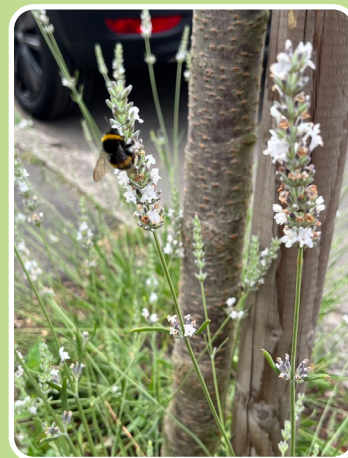

Applications open Monday 23 October - Friday 31 December 2023